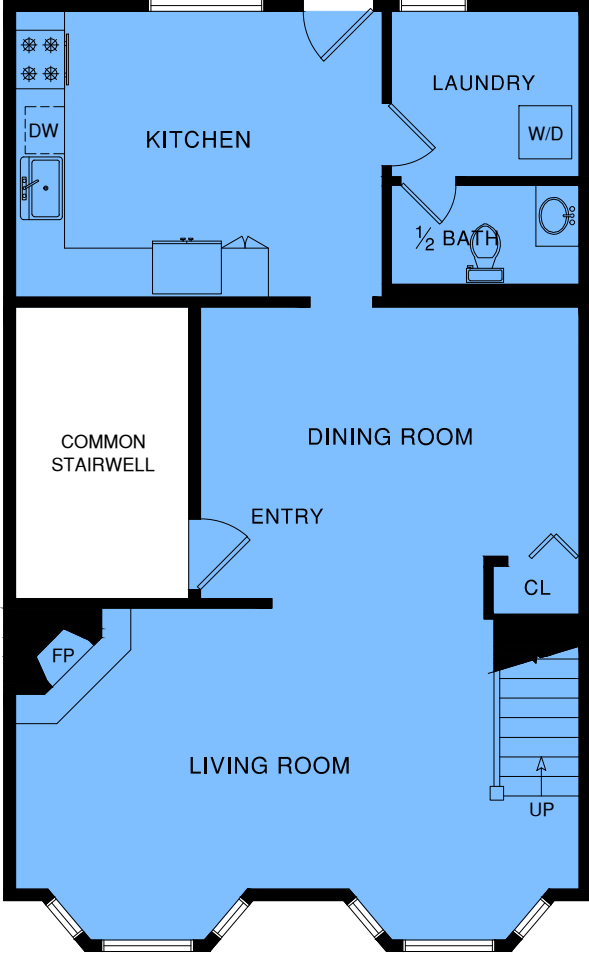

4 HOFFMAN AVENUE

1,705 SQ FT

MAIN LEVEL

835 SQ FT